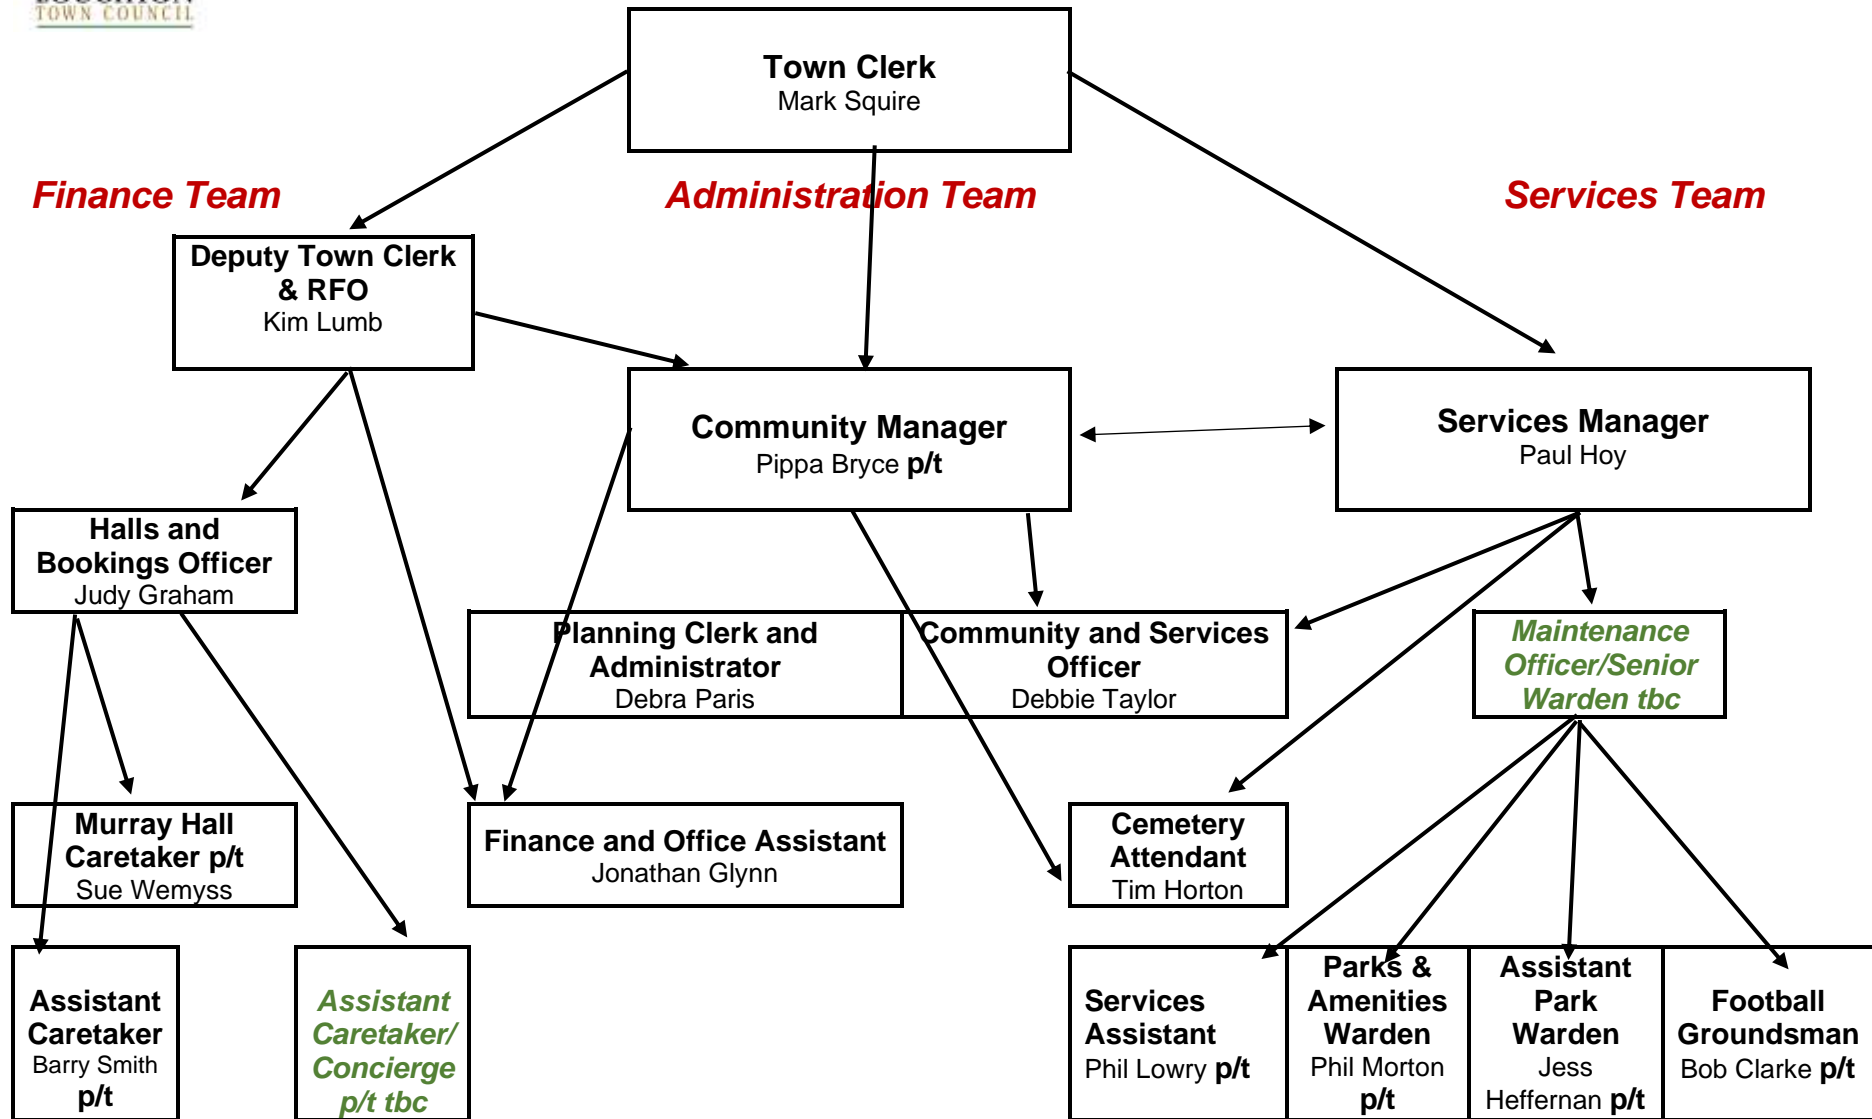

Loughton Town Council Organisation Structure

p/t = part time position
tbc = position not appointed yet