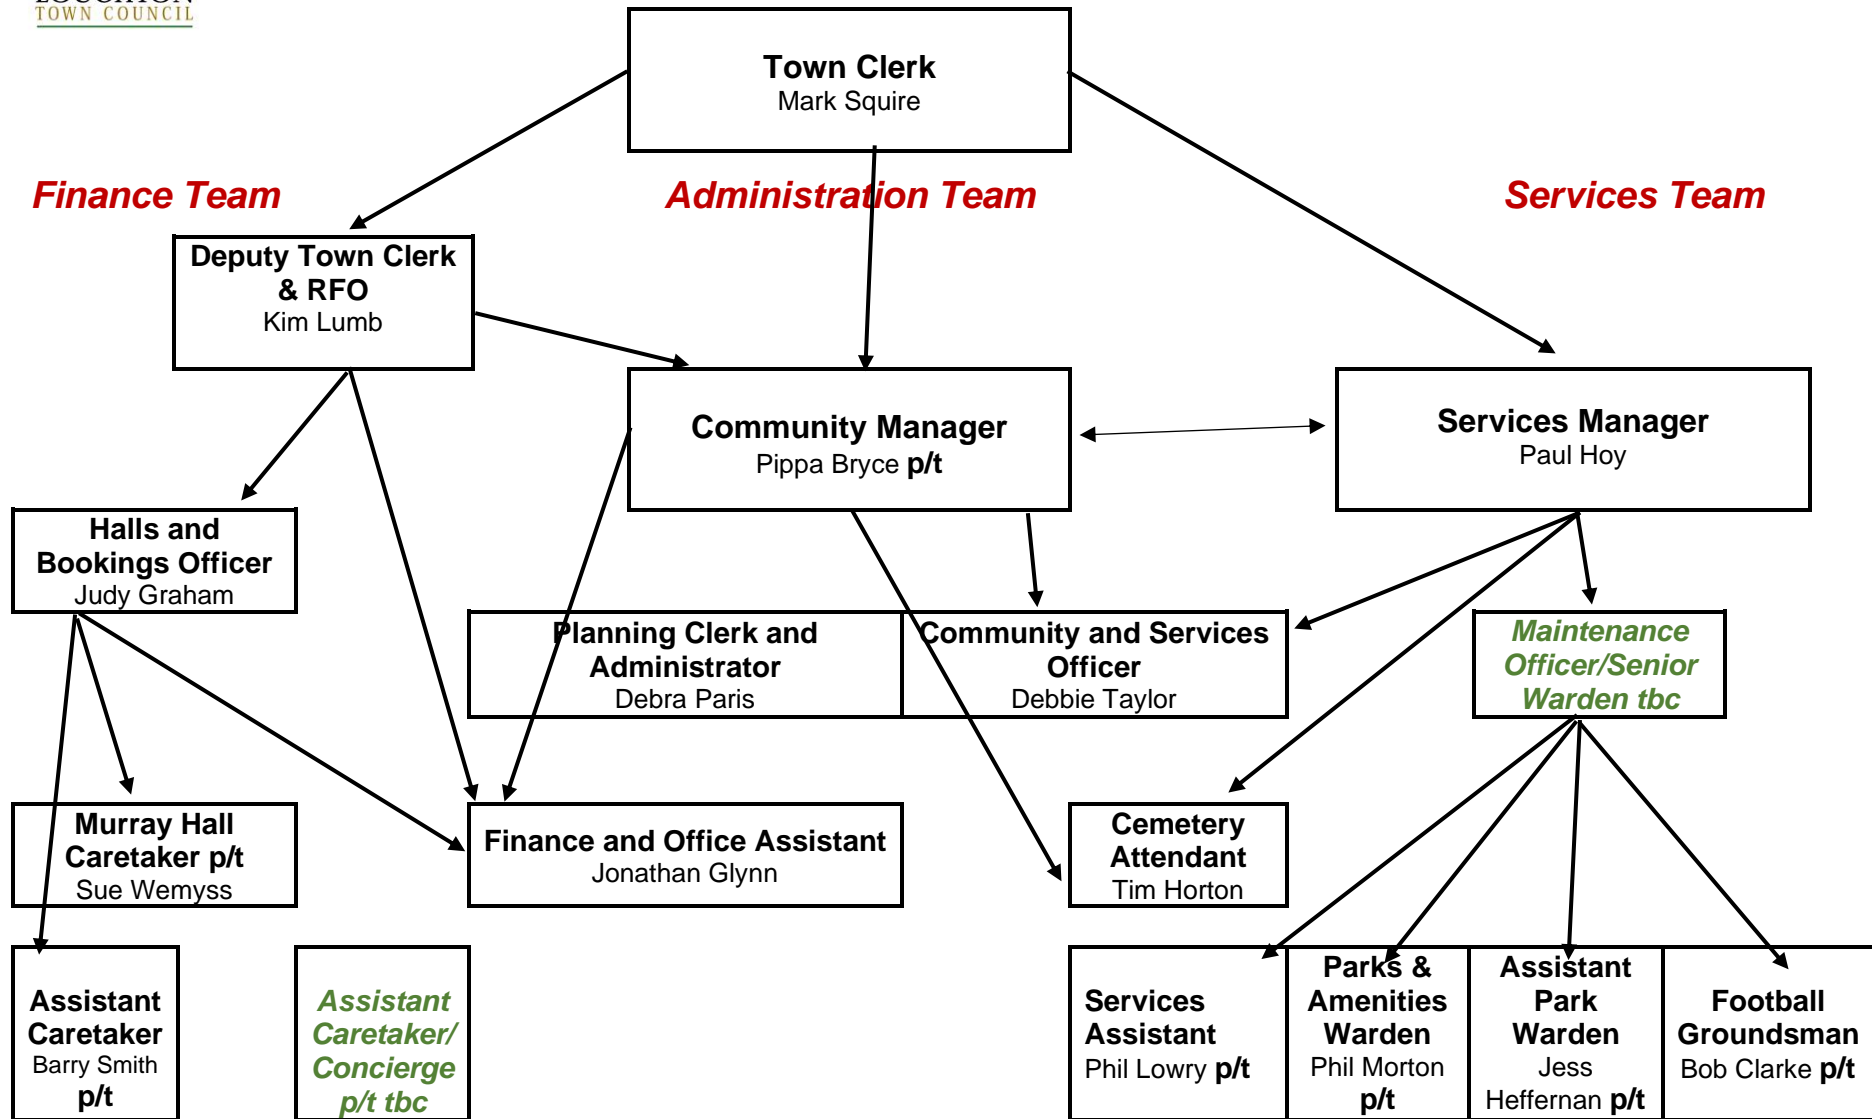

Loughton Town Council Organisation Structure

p/t = part time position
tbc = position not appointed yet