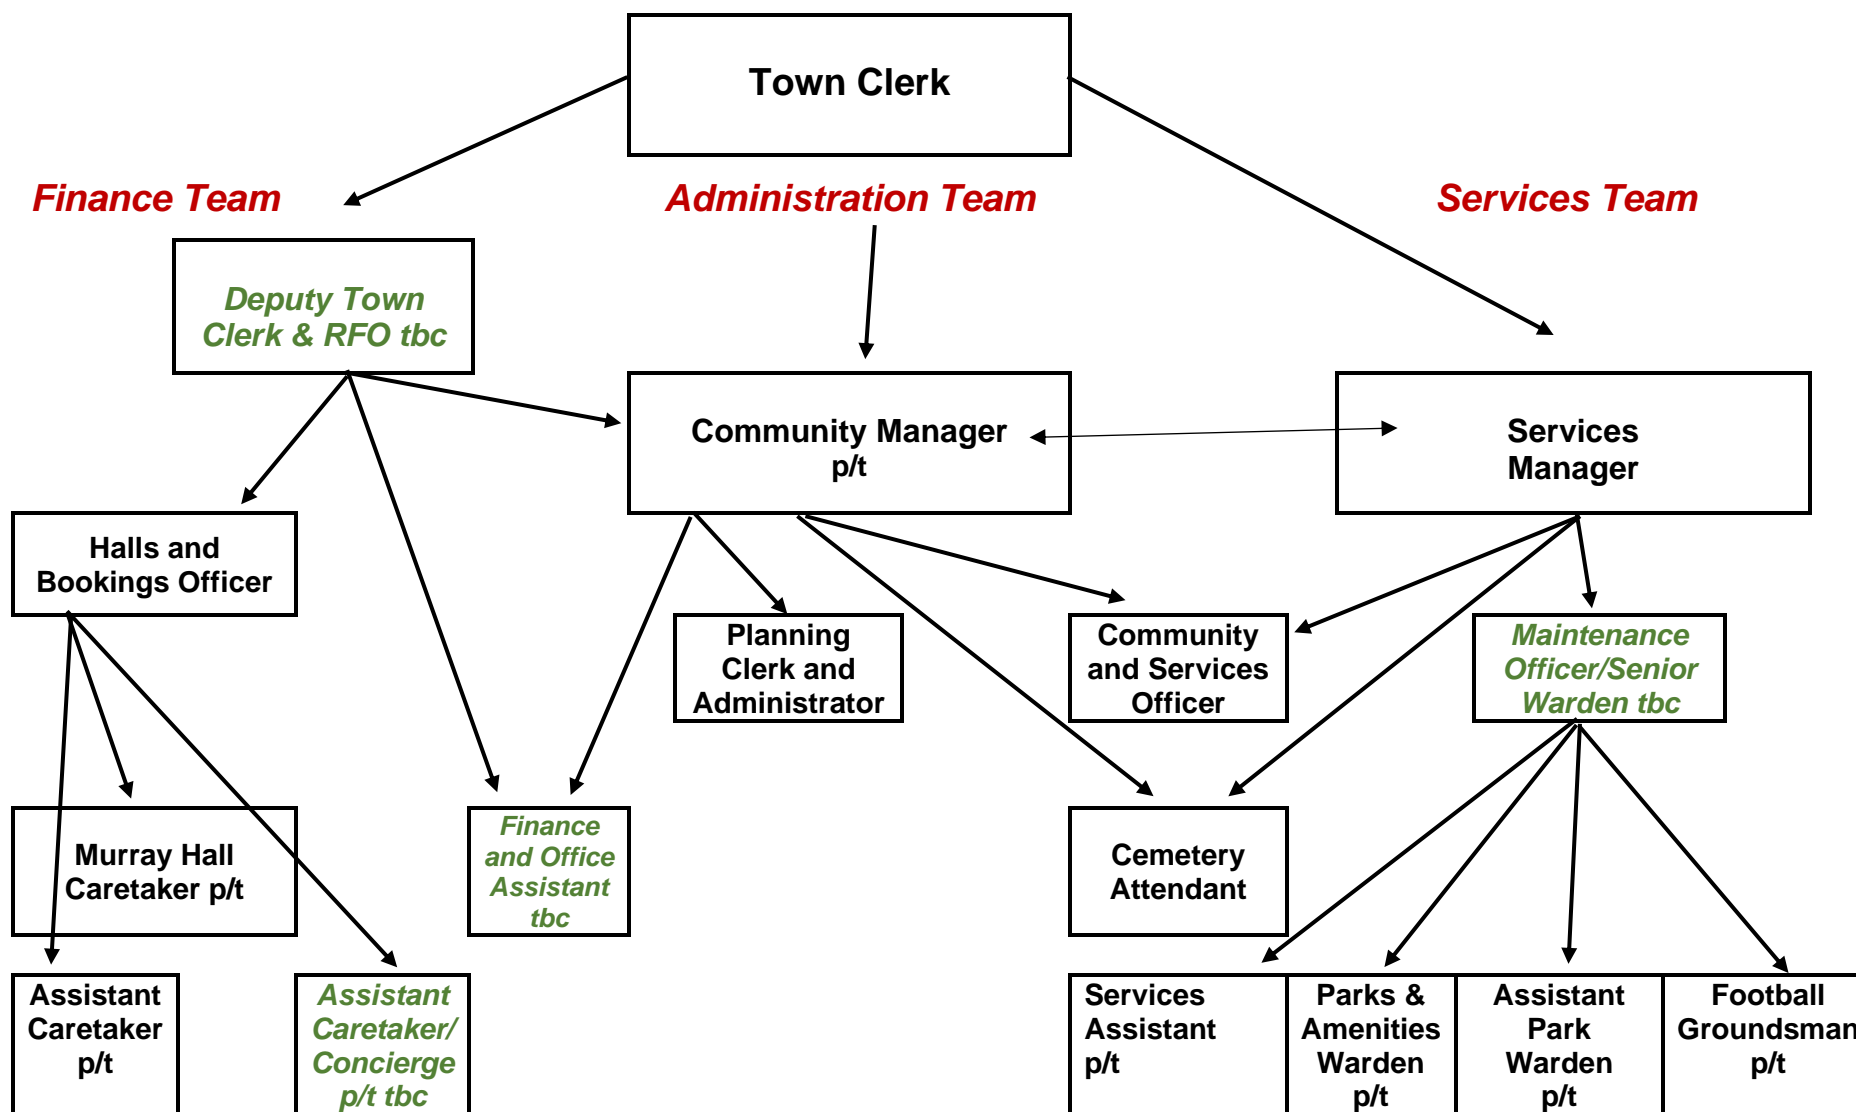

Loughton Town Council Organisation Structure

p/t = part time position
tbc = position not appointed yet